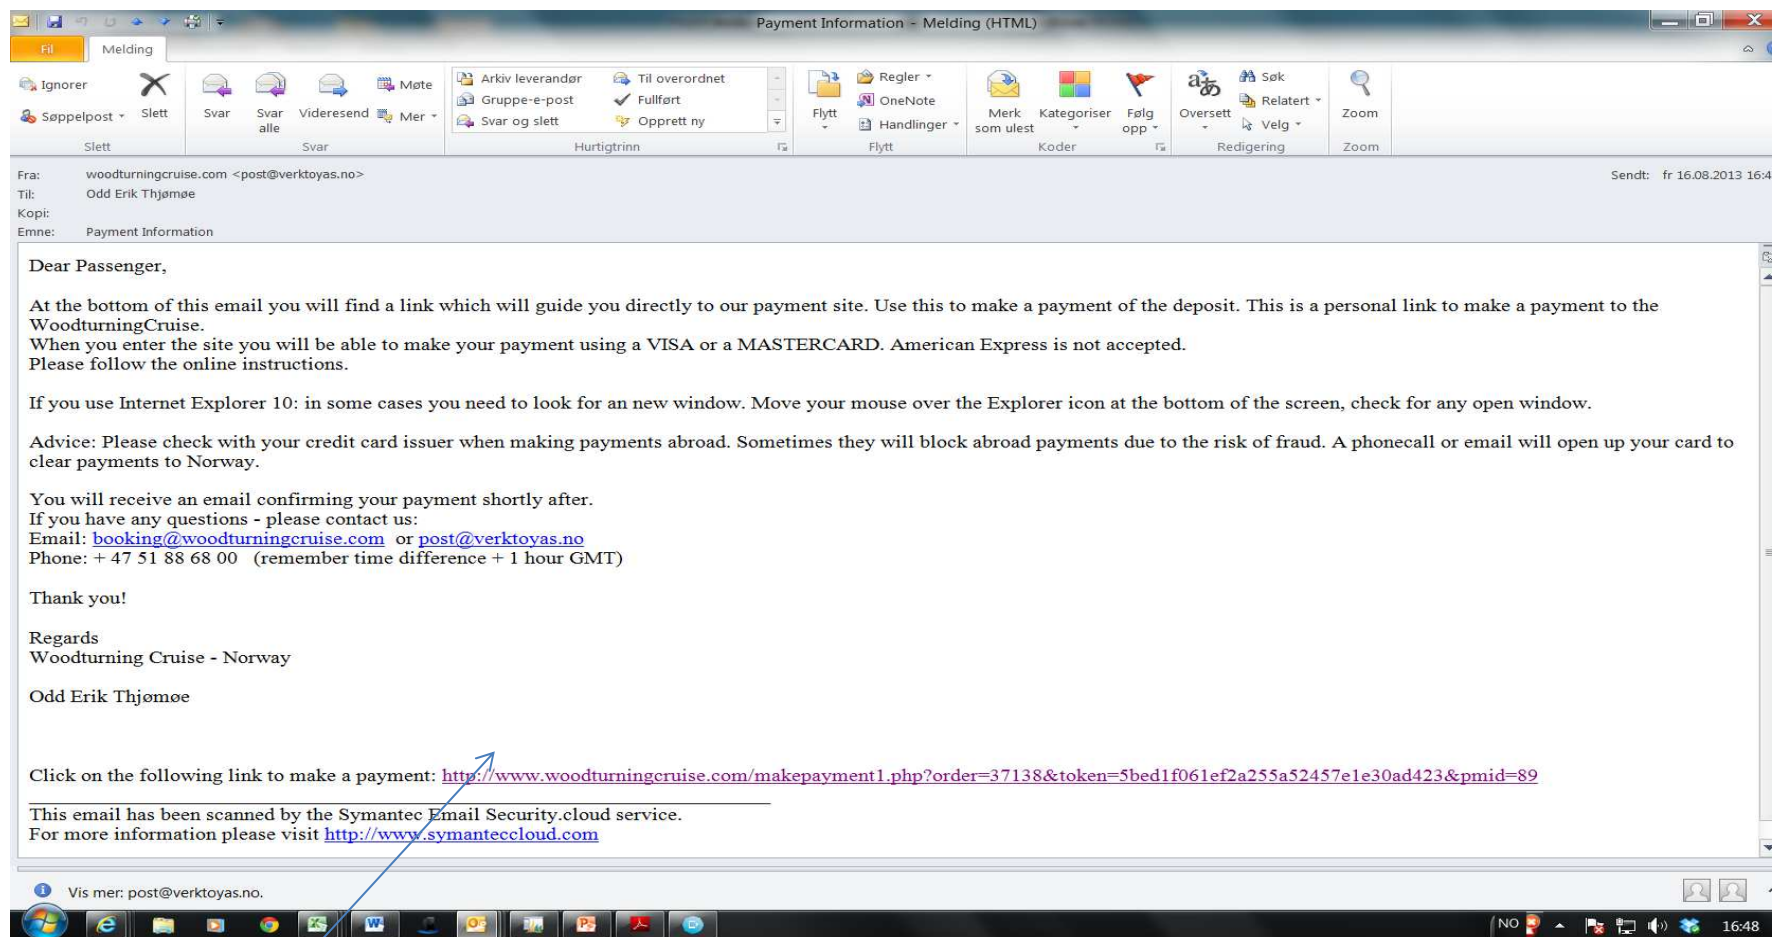

Dette er et eksempel på en email med link til din personlige betalingside.
Klikk på denne linken og du får opp et nettleser vindu med direkte betalings informasjon. (Email vil være på norsk).